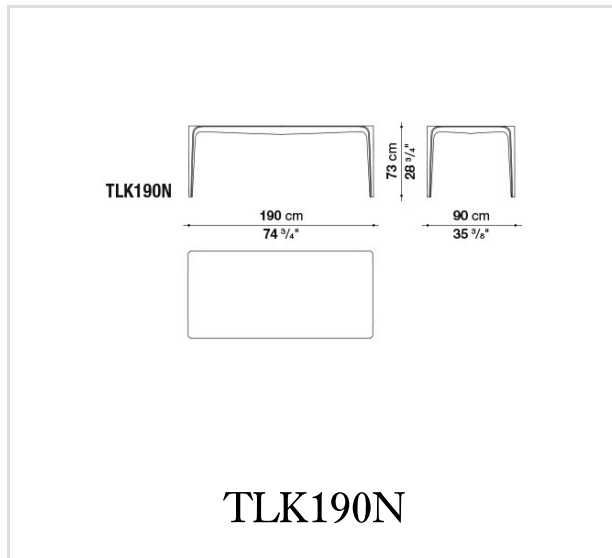

# Technical drawings

B&B Italia reserves the right to make technological and aesthetic improvements to its models, including changes to the sizes and materials, without notice. The technical drawings do not define the details of the product. The measurements shown are indicative and may undergo changes. In particular, the dimensions relevant to the padded parts are subject to usage tolerances over time caused by the normal adjustment of the padding. For the specific information, please contact the dealer closest to you.