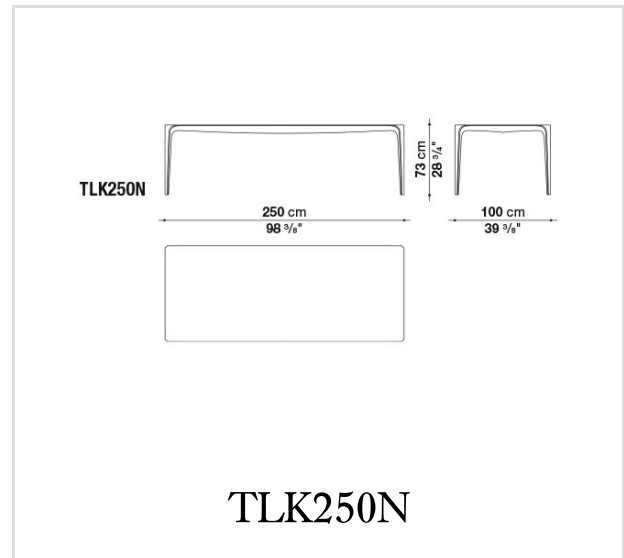

# Technical drawings

B&B Italia reserves the right to make technological and aesthetic improvements to its models, including changes to the sizes and materials, without notice. The technical drawings do not define the details of the product. The measurements shown are indicative and may undergo changes. In particular, the dimensions relevant to the padded parts are subject to usage tolerances over time caused by the normal adjustment of the padding. For the specific information, please contact the dealer closest to you.