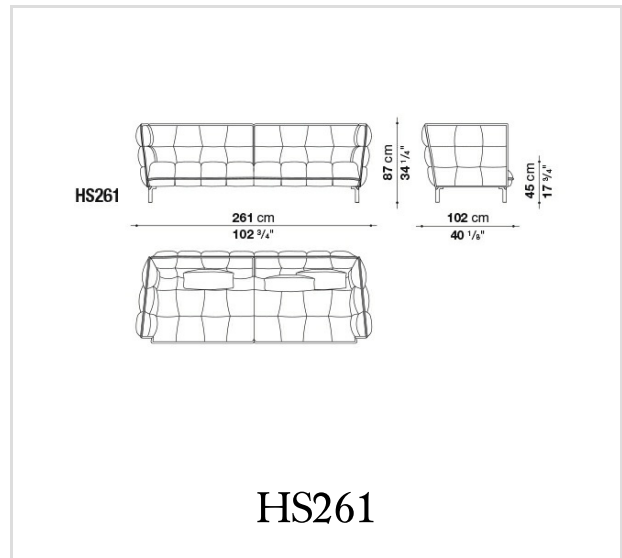

Technical drawings

B&B Italia reserves the right to make technological and aesthetic improvements to its models, including changes to the sizes and materials, without notice. The technical drawings do not define the details of the product. The measurements shown are indicative and may undergo changes. In particular, the dimensions relevant to the padded parts are subject to usage tolerances over time caused by the normal adjustment of the padding. For the specific information, please contact the dealer closest to you.