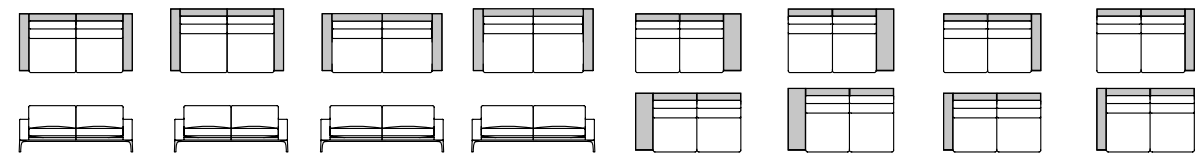

Base-free planning programme, whose sofa and extension elements are offered in the seat frame 80, 92,5 and 105 cm width as well as 2 seating depths.

Sofas and additional elements

Seat cushion: loose Multilux KS
Back cushion: loose Multilux cushion
Back adjustment per seat at a surcharge

Longchair

By choice the longchair can be delivered with adjustable back with additional charge.
The complete depth when the back part is folded out, is at 225 cm.

Attention!

Corner pieces: foldable on one side only, right or left selectable

Maße cm	Sofa 2/80 Armlehne breit BW-155-3000	Sofa 2/80 tief Armlehne breit BW-155-3001	Sofa 2/92,5 Armlehne breit BW-155-3004	Sofa 2/92,5 tief Armlehne breit BW-155-3005	Sofa 2/105 Armlehne breit BW-155-3027	Sofa 2/105 tief Armlehne breit BW-155-3028	Sofa 2/80 Armlehne schmal BW-155-3002	Sofa 2/80 tief Armlehne schmal BW-155-3003
Dimensions cm	Sofa 2/80 armrest wide BW-155-3000	Sofa 2/80 deep armrest wide BW-155-3001	Sofa 2/92,5 armrest wide BW-155-3004	Sofa 2/92,5 deep armrest wide BW-155-3005	Sofa 2/105 armrest wide BW-155-3027	Sofa 2/105 deep armrest wide BW-155-3028	Sofa 2/80 armrest slim BW-155-3002	Sofa 2/80 deep armrest slim BW-155-3003
Breite/Width	210	210	235	235	260	260	185	185
Tiefe/Depth	97	105	97	105	97	105	97	105
Höhe/Height	84	84	84	84	84	84	84	84
Sitzhöhe/Seat height	40	40	40	40	40	40	40	40
Sitztiefe/Seat depth	56	64	56	64	56	64	56	64
Sitzbreite/Seat width	160	160	185	185	210	210	160	160