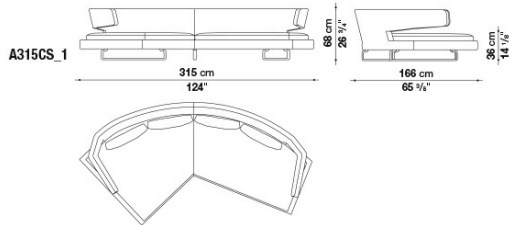

A257CS

A257CD

A315CS_1

A315CD_1