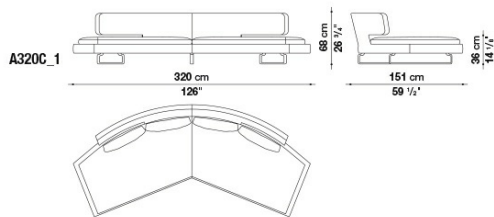

Technical drawings

A252C

A261C