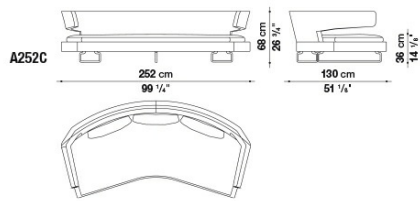

Technical drawings

A252C