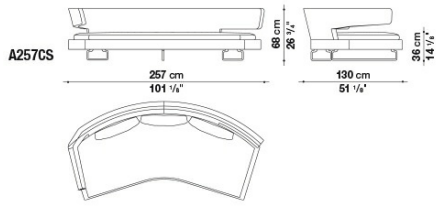

A320C_1

A257CS