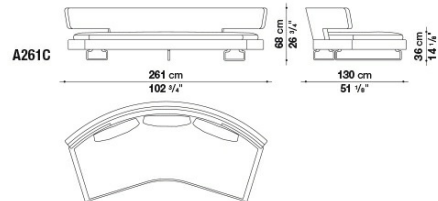

Technical drawings

A252C

A261C