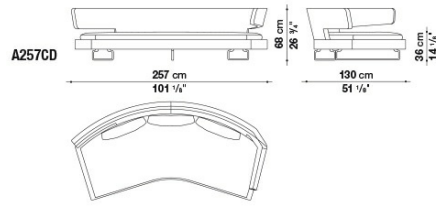

A320C_2

A257CD