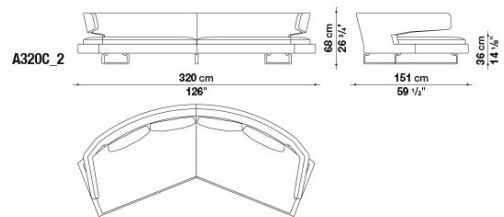

Technical drawings

A252C

A261C